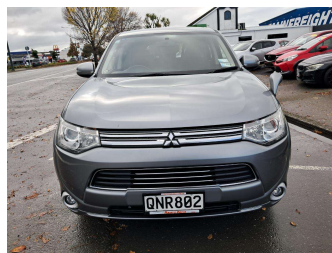

2014 mitsubishi outlander PHEV

Purchase Price

\$16,995

Includes GST, Registration & Licensing

Finance may be available on this vehicle. Ask one of our friendly staff for more information.

Gain peace of mind with Mechanical Breakdown Insurance. **Ask us how.**

Top features

None Listed

Body Style

5 door, SUV

Odometer

93,261 km

Engine

2000 cc