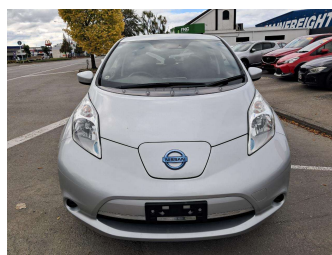

2017 Nissan LEAF 25X

Purchase Price **\$14,995**
Includes GST, Registration & Licensing

Finance may be available on this vehicle. Ask one of our friendly staff for more information.

Gain peace of mind with Mechanical Breakdown Insurance. **Ask us how.**

Body Style
5 door, Hatchback

Odometer
32,515 km

Engine
0 cc

Fuel Type
Electric

Transmission
Automatic

Wheels
-

VIN
7AT0DH8KX23221350

Interior
Black, Cloth

Safety

Based on 2025 VSRR rating

Reg No.

-

Ext Colour
Silver

History

-

Seats
5 seats, Fabric