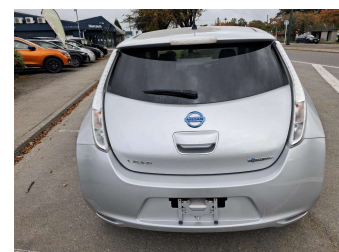

2017 Nissan LEAF 25X

Purchase Price **\$14,995**
Includes GST, Registration & Licensing

Finance may be available on this vehicle. Ask one of our friendly staff for more information.

Gain peace of mind with Mechanical Breakdown Insurance. **Ask us how.**

Body Style
5 door, Hatchback

Odometer
32,515 km

Engine
0 cc

Fuel Type
Electric

Transmission
Automatic

Wheels
-

VIN
7AT0DH8KX23221350

Interior
Black, Cloth